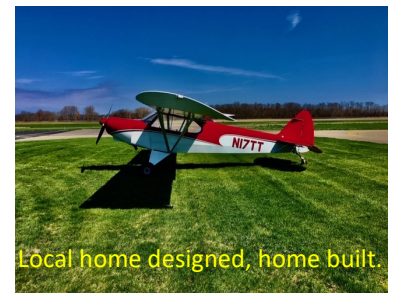

Custom cars on display by Jim Matheny's Kar Shoz

Aviation-themed merchandise for sale such as t-shirts, caps and toy planes. Model plane and drone raffles.

Newark-Heath Airport, Treneff Field (VTA)

Home of the Big Yellow Arrow and Airmail Beacon Tower

530 Heath Road, Heath, Ohio

SPONSORED BY CHAPTER 402 OF THE EXPERIMENTAL AIRCRAFT ASSOCIATION, NEWARK-HEATH, OH

For more information contact Sec. Tom McFadden, 740-323-6994, officers@eaa402.org

Chapter Website: <http://eaa402.org>